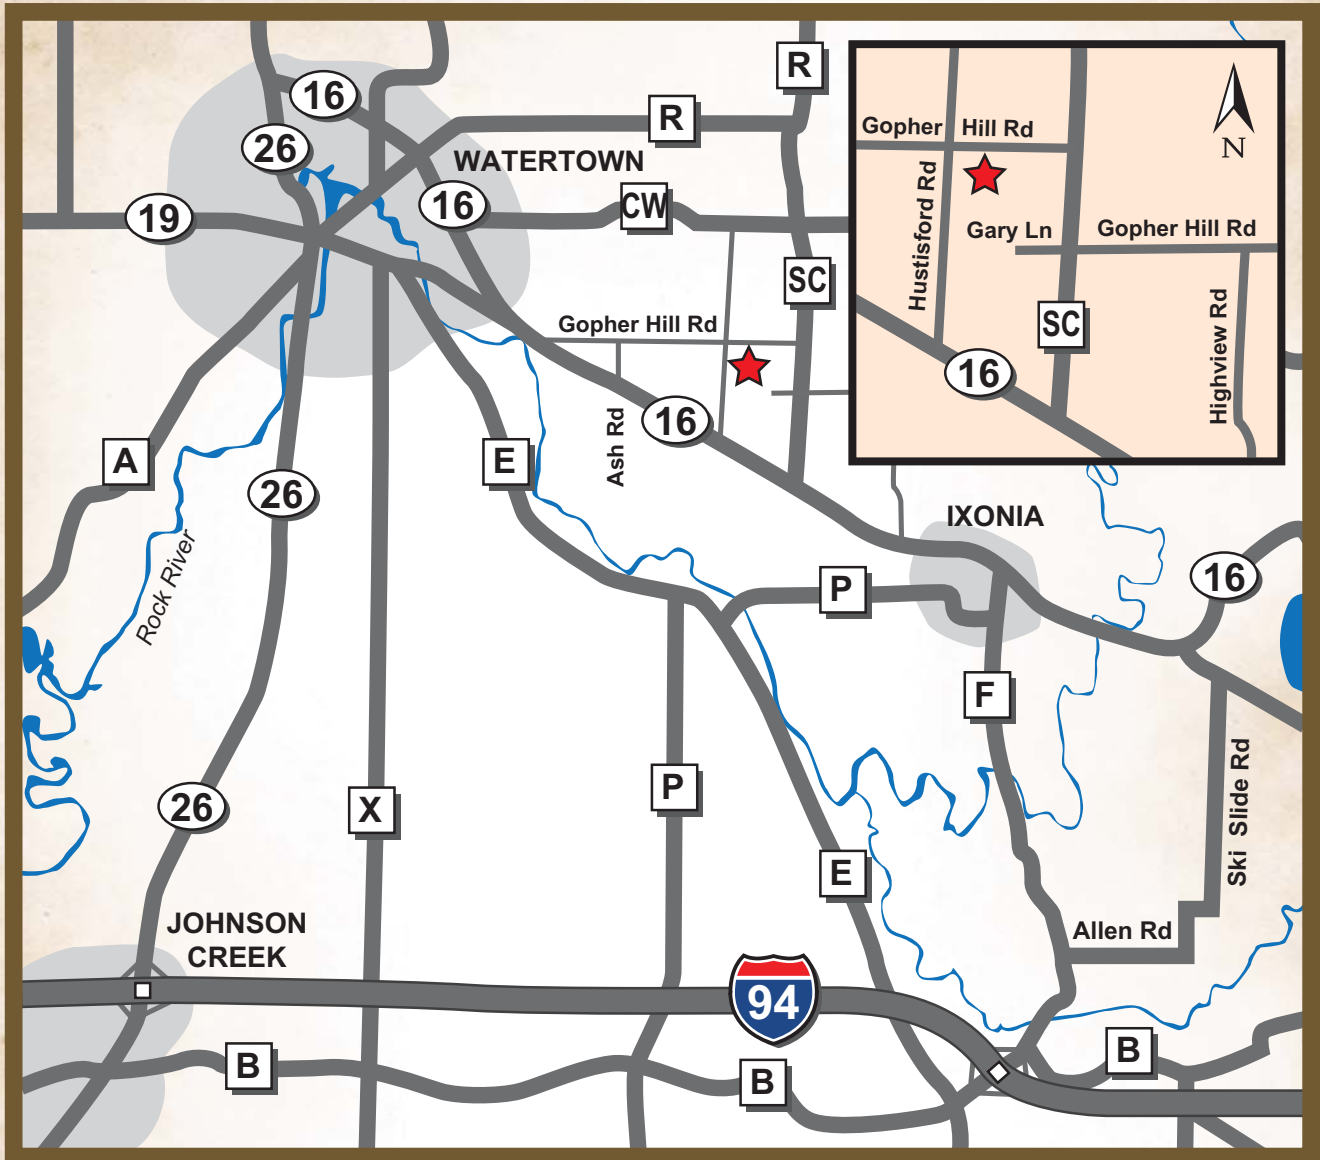

OAK RIDGE PHEASANT RANCH, INC.

FROM MADISON

94 East toward Milwaukee

FROM MILWAUKEE

94 West toward Madison

Exit HWY F (Ixonla)

North on HWY F

Left on 16

Right on SC

Left on Gopher Hill Road

Oak Ridge is on the left

FROM JANESVILLE

North on I-39/I-90 toward exit 171C

Take exit 171A for WI-26/Milton

Turn right at WI-26/Milton Ave

- Continue to follow WI-26 N

Turn right at W Main St

Continue on WI-16/WI-19

Continue onto WI-16 East

Turn left at Gopher Hill Road

FROM FOND DU LAC

Head South on US-41

Take Exit 97B for Military Road

Turn Right at S. Military Road

Turn Left at Gopher Hill Road